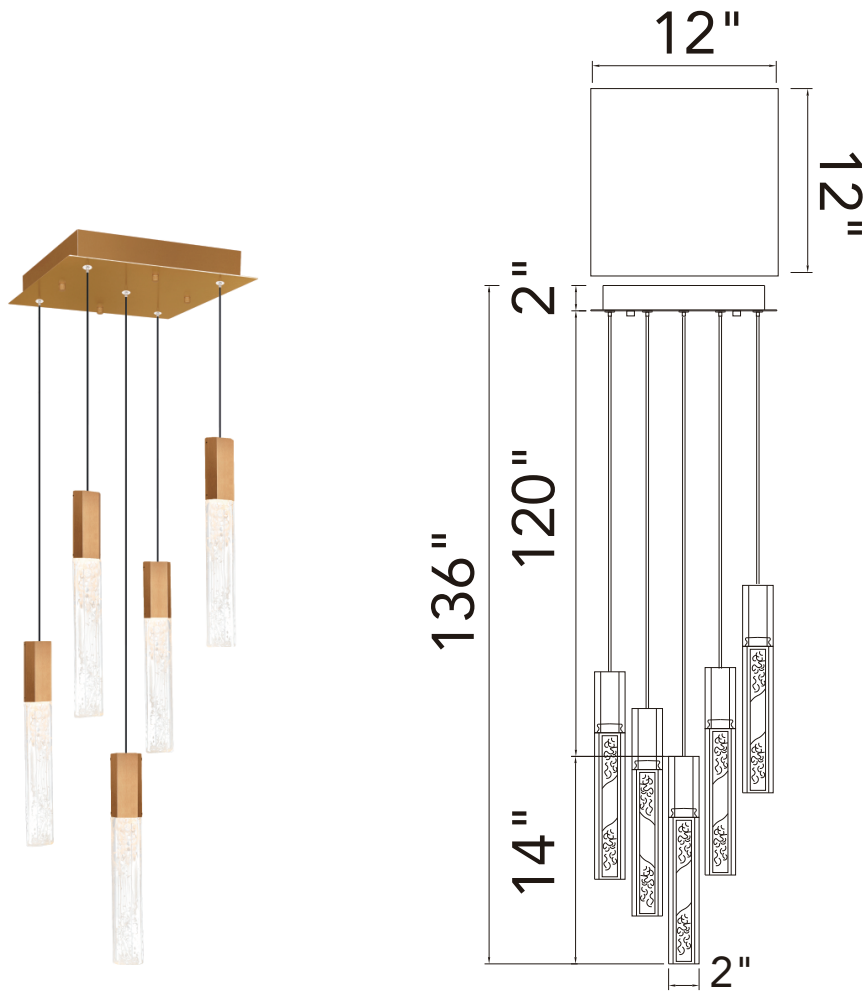

PROJECT: \_\_\_\_\_  
 FIXTURE TYPE: \_\_\_\_\_  
 LOCATION: \_\_\_\_\_  
 CONTACT/PHONE: \_\_\_\_\_

Item	1589P12-5-624
Collection	GRETA
Category	Mini Pendant
Finish	Brass
Glass	Clear
Crystal	-----
Acrylic	-----

Shade Color	-----
Min Assembled Height	16"
Max Assembled Height	136"
Width	12"
Length	12"
Extension Wall Mounts	-----
Input	120V AC,60HZ,AC

Lumens	1196
Light Source	LED
Bulb Info.	23W
Included	-----
Dimmable	Yes
Colour Temp	3000K
Weight	8.8Lbs